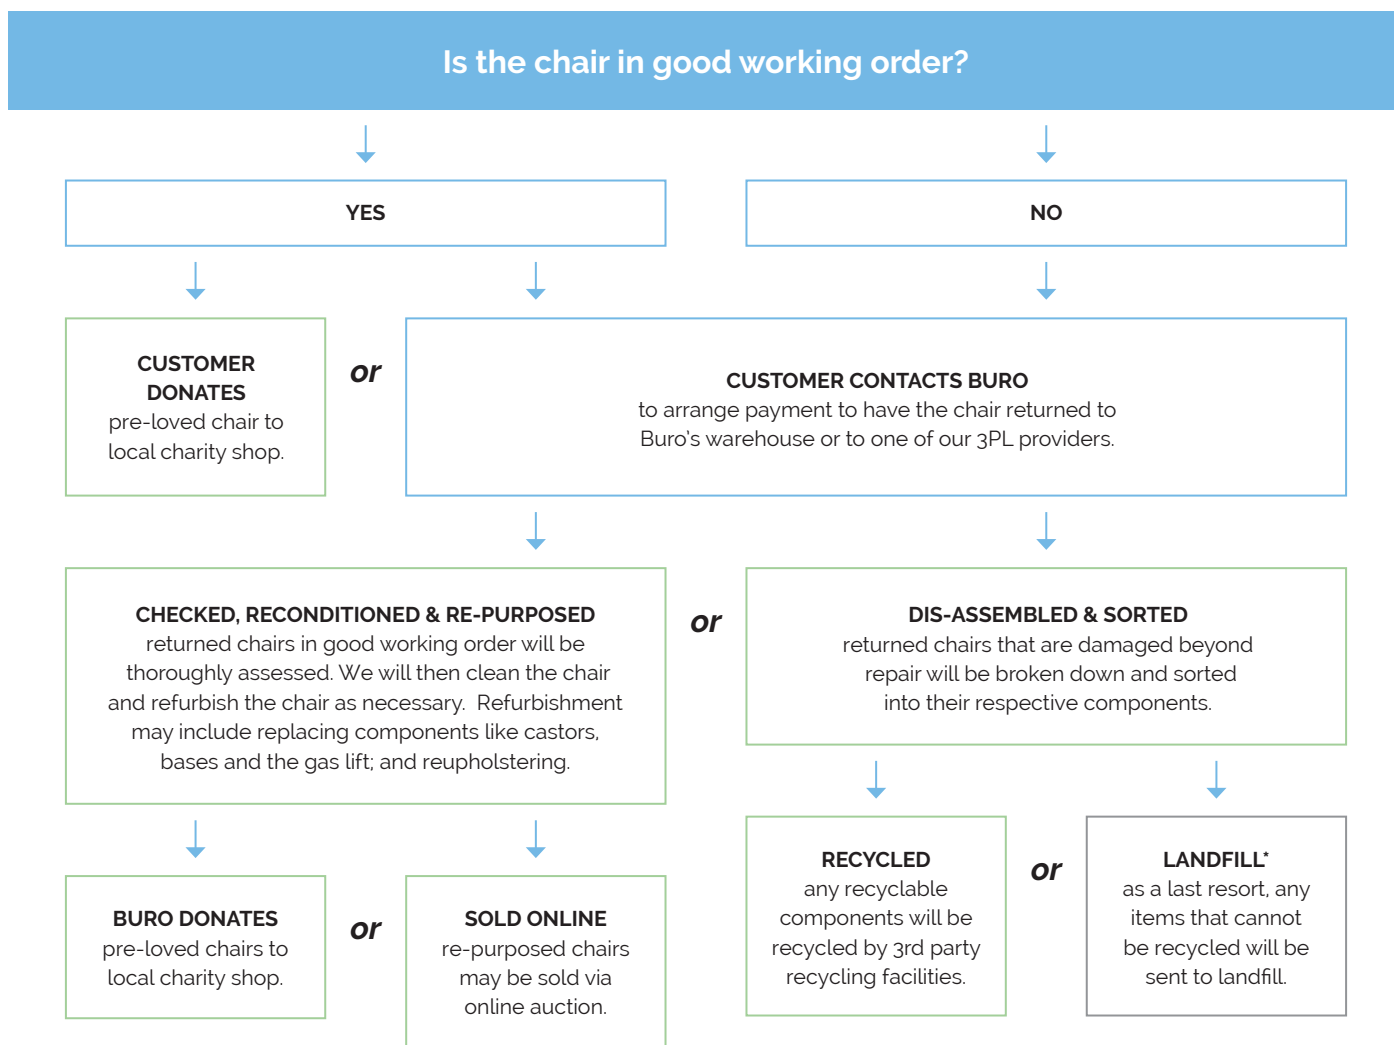

Quality Assurance and Accreditations.

6 YEAR GUARANTEE	2 YEAR JETT FABRIC GUARANTEE	4-5 HRS BURO NON-SLIP DAILY SITTING	120 HRS BURO GUARANTEED USER WEIGHT		
1	2				

Disposal Recycle Charter.

We encourage re-purposing and recycling of pre-loved chairs to reduce our impact on the environment. When a customer has a chair that they wish to dispose of, we apply the following steps to determine the most appropriate method.