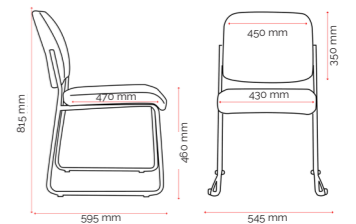

Overall	545w / 595d / 815h
Back	450w / 350h
Seat	430w / 470d
Seat Height	460h

Recommended safe stacking height:

- Floor Stacking: 8 chairs
- Trolley Stacking: 15 chairs

Upholstery.

Jett	Custom ⁴
	 
Dark Blue ³ FY61	Black ³ FY63