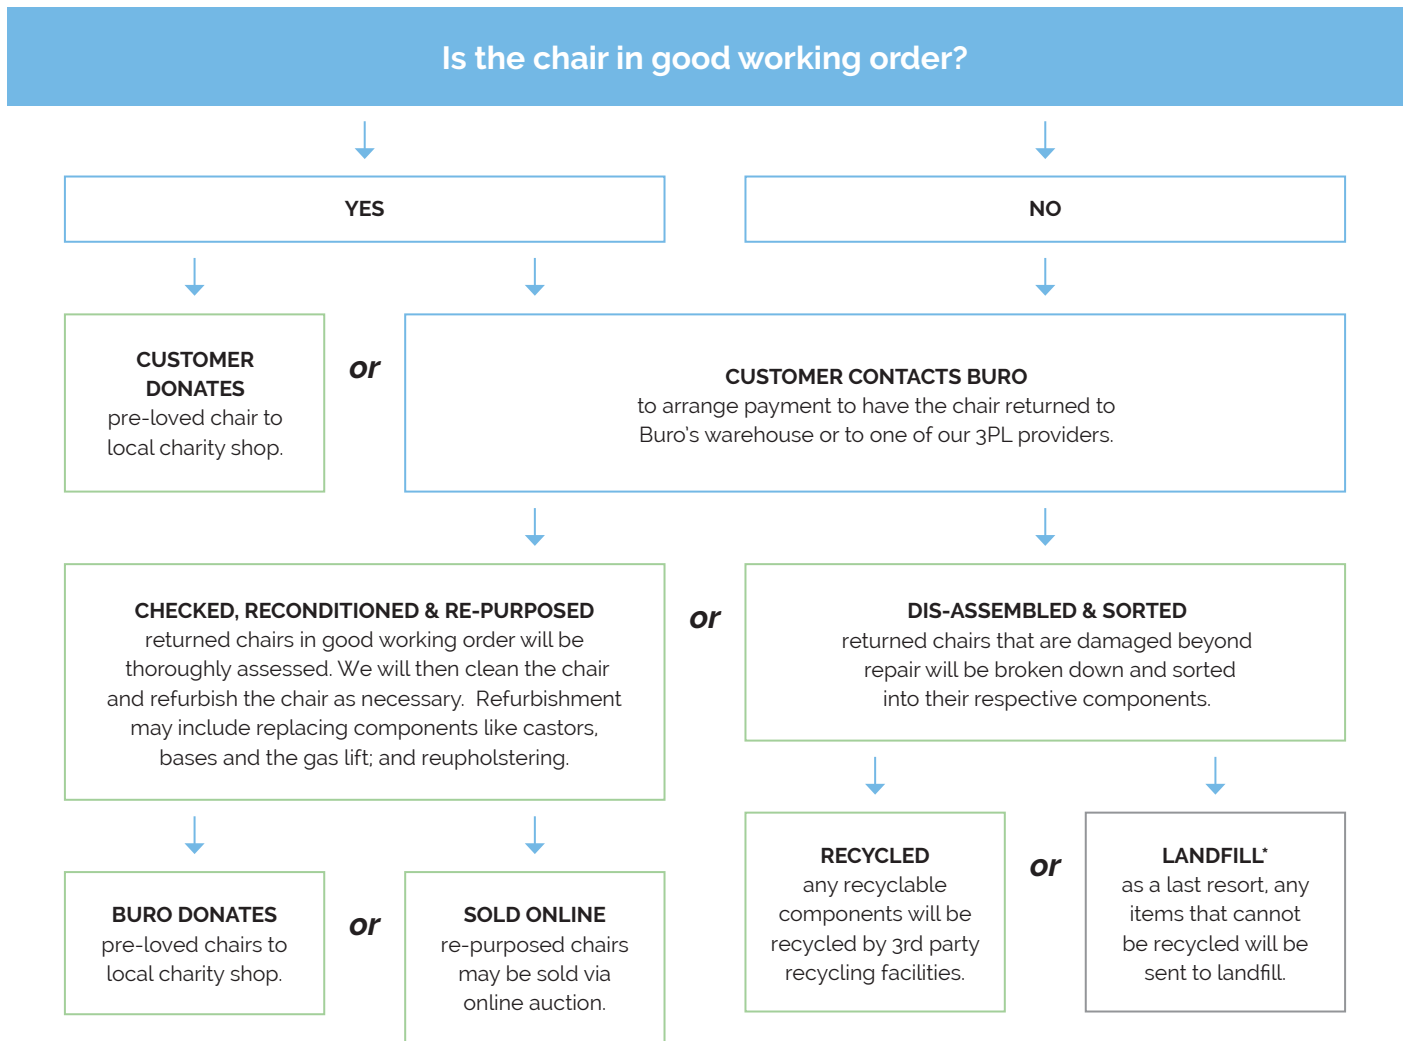

Light Grey HE559-14 (M2)
Charcoal HE559-16 (M3)

Quality Assurance and Accreditations.

Disposal Recycle Charter.

We encourage re-purposing and recycling of pre-loved chairs to reduce our impact on the environment. When a customer has a chair that they wish to dispose of, we apply the following steps to determine the most appropriate method.