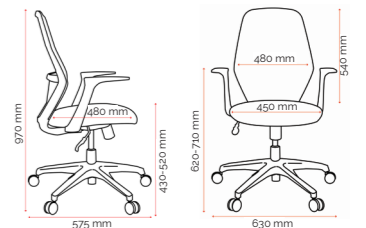

Mondo Soho.

Eye-catchingly elegant.

Our elegant Mondo Soho desk chair is so much more than just charming curves. Behind the good looks is one seriously comfortable office chair. The Mondo Soho has your back with its strong 5-star base, easily adjustable seat height, smooth swivel action, and castors. It's ready to glide into action in your meeting room, touchdown workspace, or home office.

Key Features & Benefits.

160A Soho

MESH BACK
Breathable mesh back to help regulate temperature and keep you cool.

ADJUSTABLE SEAT AND BACK
Free floating or lockable seat and backrest angle.

International Standards.

The Mondo Soho is supported by the following Internationally recognised standards:

- Certified ANSI/BIFMA x5.1-2017 General-Purpose Office Chairs

Features.

- Adjustable seat height
- Synchronised adjustable seat and back rest angle
- Fixed armrests

Specifications. (mm)

Overall	630w / 575d / 970h
Back	480w / 540h
Seat	450w / 480d
Seat Height	430-520h
Arm Height	620-710h

Carton Dimensions.

Width	280
Height	680
Length	590
Weight	10.6 kg

Upholstery.

Fabric²

Light Grey HE559-14 (M2)
Charcoal HE559-16 (M3)

Quality Assurance and Accreditations.