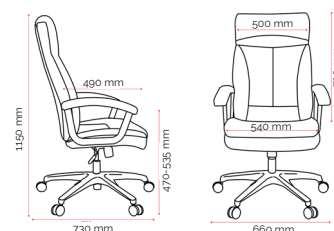

International Standards.

The Buro Dakota II is supported by the following Internationally recognised standards:

- **Certified ANSI/BIFMA** x5.1-2017 General-Purpose Office Chairs

Features.

- Adjustable seat height
- Adjustable seat tilt
- Adjustable back rest angle
- Synchronised adjustable seat and back rest angle

Specifications. (mm)

Overall	660w / 730d / 1150h
Back	500w / 720h
Seat	540w / 490d
Seat Height	470-535h

Carton Dimensions.

Width	810
Height	650
Length	380
Weight	17.5 kg

Upholstery.

PU

Black²
PU₃