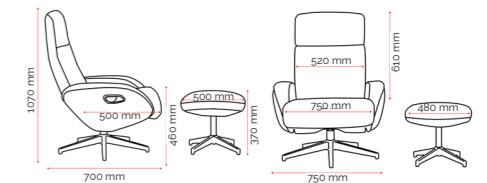

Specifications. (mm)

Overall	750w / 500d / 1070h
Back	520w / 610h
Seat	750w / 500d
Seat Height	400h

Carton Dimensions.

Width	760
Height	500
Length	960
Weight	36 kg

Upholstery.

Leather

Black ²
L3

Quality Assurance and Accreditations.