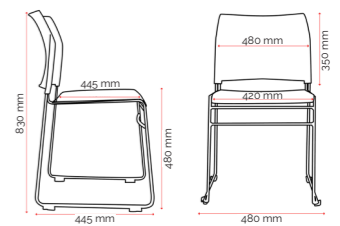

Custom Options.

- Silver powder coated tubular frame³
- With writing tablet³
- Heavy duty linking system³
- Colour options available³
- Customer specified fabric (seat only)³

Specifications. (mm)

Overall	480w / 445d / 830h
Back	480w / 350h
Seat	420w / 445d
Seat Height	480h

Recommended safe stacking height:

- Floor Stacking: 10 chairs
- Trolley Stacking: 25 chairs

Weight	5 kg
--------	------

Upholstery.

Polypropylene (Back) Vinyl (Seat) Custom³

Quality Assurance and Accreditations.