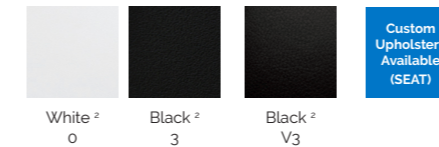

Upholstery.

Polypropylene (Back) Vinyl (Seat) Custom³