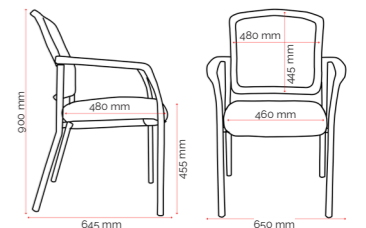

Buro Lindis.

A comfortable guest chair.

The sleek lines of the Buro Lindis 4 leg guest chair command a formidable presence in any office, conference, meeting room or reception area. Featuring a breathable mesh back, strong reflective powder-coated stackable frame and unsurpassed comfort, it is exceptional value and an ideal guest chair choice.

Key Features & Benefits.

525M-RS Lindis Mesh Back

COMFORTABLE SEAT
High density polyurethane moulded foam for your comfort.

REFLECTIVE SILVER FRAME
Strong steel frame with reflective silver powder coat finish.

STACKABLE
Stackable to save space when not in use.

International Standards.

The Buro Lindis Mesh Back is supported by the following Internationally recognised standards:

- **GREENGUARD** certification

Features.

- Generous size seat and back
- Stackable*
- Breathable mesh back upholstery
- High density PU moulded foam seat
- Reflective silver powder coat frame
- Black polypropylene arms

Custom Options.

- Without arms (indent only)
- Sled base frame (indent only)
- 40mm Glides for extra seat height (CE1153P)
- Customer specified fabric (seat only)

Specifications. (mm)

Overall	650w / 645d / 900h
Back	480w / 445h
Seat	460w / 480d
Seat Height	455h

*Recommended safe stacking height: 4 chairs

Carton Dimensions.

Width	570
Height	270
Length	840
Weight	12 kg

Upholstery.

Elastic III Custom³

Black ²
153

Quality Assurance and Accreditations.