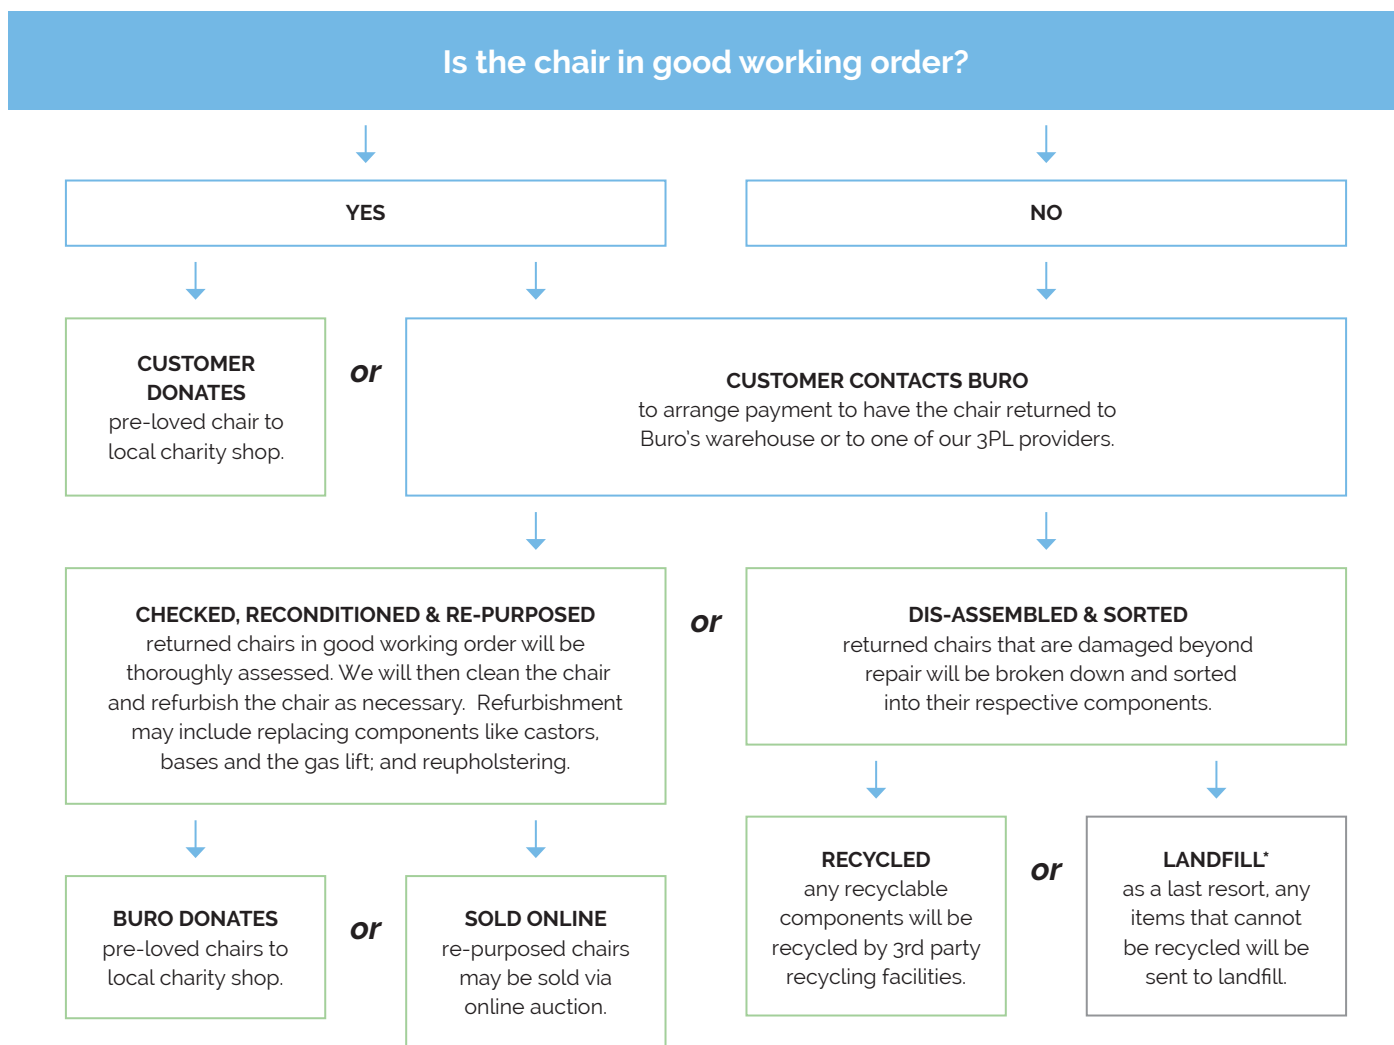

Upholstery.

Elastic III Custom³

Black ²
153

Quality Assurance and Accreditations.

Disposal Recycle Charter.

We encourage re-purposing and recycling of pre-loved chairs to reduce our impact on the environment. When a customer has a chair that they wish to dispose of, we apply the following steps to determine the most appropriate method.