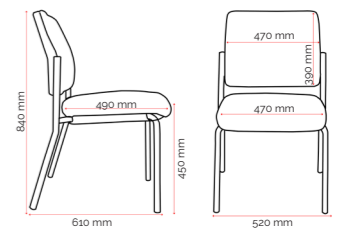

Quality Assurance and Accreditations.

10 YEAR GUARANTEE	2 YEAR JETT FABRIC GUARANTEE	6-8 HRS BURO HOURS/DAYS DAILY SITTING	130 HRS BURO GUARANTEED USER WEIGHT		
1	2