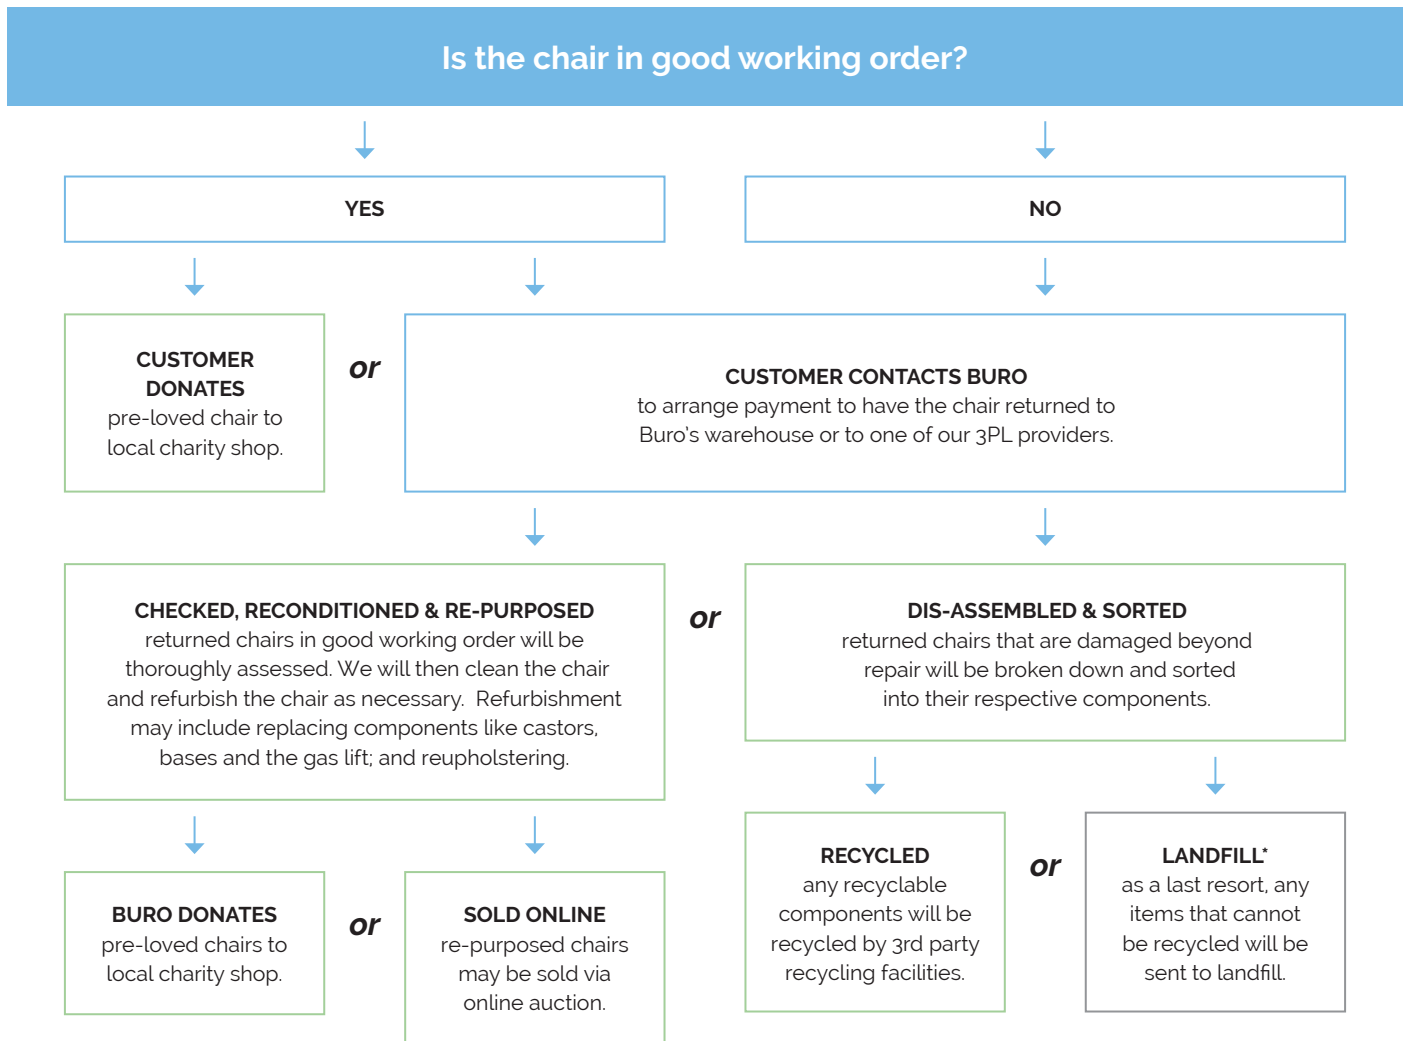

Recommended safe stacking height:

- Floor Stacking: 10 chairs
- Trolley Stacking: 25 chairs

Upholstery.

Polypropylene

Quality Assurance and Accreditations.

Disposal Recycle Charter.

We encourage re-purposing and recycling of pre-loved chairs to reduce our impact on the environment. When a customer has a chair that they wish to dispose of, we apply the following steps to determine the most appropriate method.