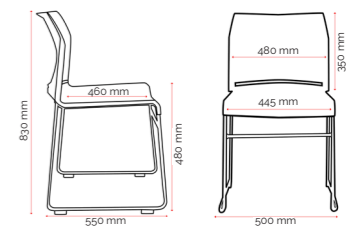

Upholstery.

Polypropylene