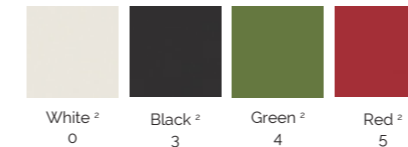

Upholstery.

Polypropylene