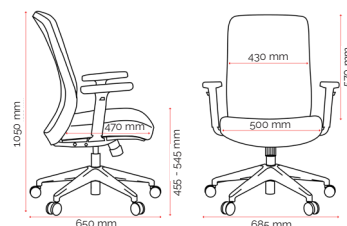

Custom Options.

- Polished aluminium base
- Soft PU castors (CE1121P)
- Customer specified fabric or mesh colour (back only)

Specifications. (mm)

Overall	685w / 650d / 1050h
Back	430w / 570h
Seat	500w / 470d
Seat Height	455-545h

Carton Dimensions.

Width	660
Height	330
Length	650
Weight	15.7 kg

Upholstery.

Yuna

Grey ² Y2263-002 (22)	Black ² Y2263-002 (23)	Green ² Y2263-004 (24)	Orange ² Y2263-007 (27)
--	---	---	--

Buro Quality & Ergonomic Assurance.