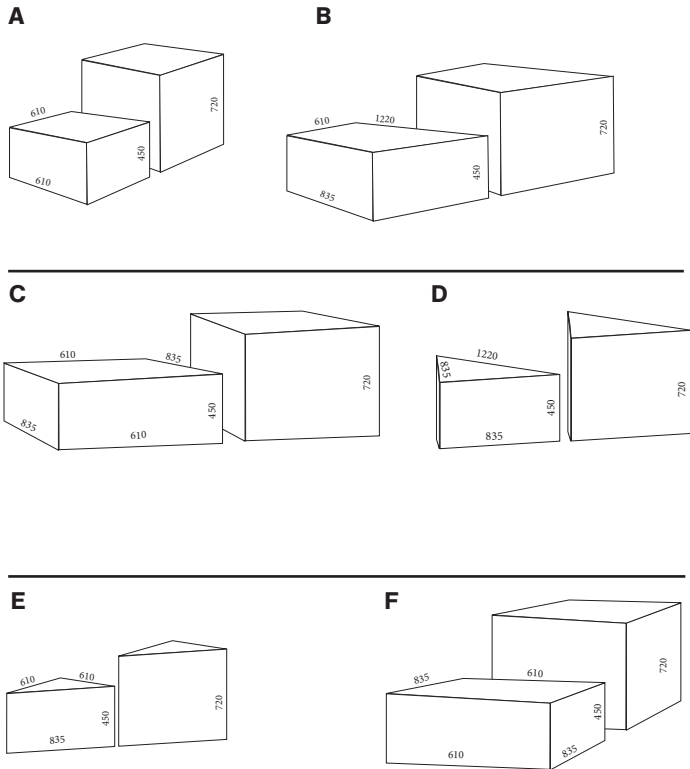

Konfurb
EightBy4 Ottoman Series

Dimensions (MM)

Configuration Inspiration