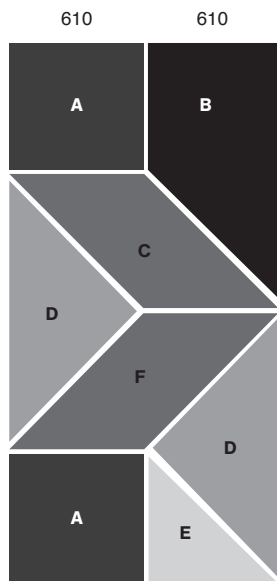

Konfurb
EightBy4 Ottoman Series

Product Codes

KON390

Specifications

Guarantee
 5 years
Indicative Weight Rating
 150kg (per piece)
Indicative Sitting Hours
 8+

Features

- Heavy duty construction
- Light weight for easy manoeuvrability
- Superior 80mm 35/230 FR foam
- Fine top stitch detailing
- Black plastic glides
- Customer Specified fabric
- Full 5 year guarantee (excluding upholstery)

Dimensions (MM)

Ottoman Height (mm): 450h / 720h
 Overall Size (mm): 2440d / 1220w / 450h/720h (full set)

Options

Ottoman set with castors (KON391)

Eightby 4 Individual Ottomans (6 kinds)

8 pieces in full set

Square - A
 (450h) KON390-A
 (720h) KON390H-A

Small Triangle - E
 (450h) KON390-E
 (720h) KON390H-E

Large Triangle - D
 (450h) KON390-D
 (720h) KON390H-D

Trapezoid - B
 (450h) KON390-B
 (720h) KON390H-B

Parallelogram (L) - C
 (450h) KON390-C
 (720h) KON390H-C

Konfurb Eightby4

Fabric Meterage (1.5m wide)

Complete set 13m

450mm height:

A	2.0
B	2.8
C	2.3
D	2.2
E	1.5
F	2.3

720mm height:

A	3.3
B	4.2
C	3.3
D	3.3
E	2.5
F	3.3