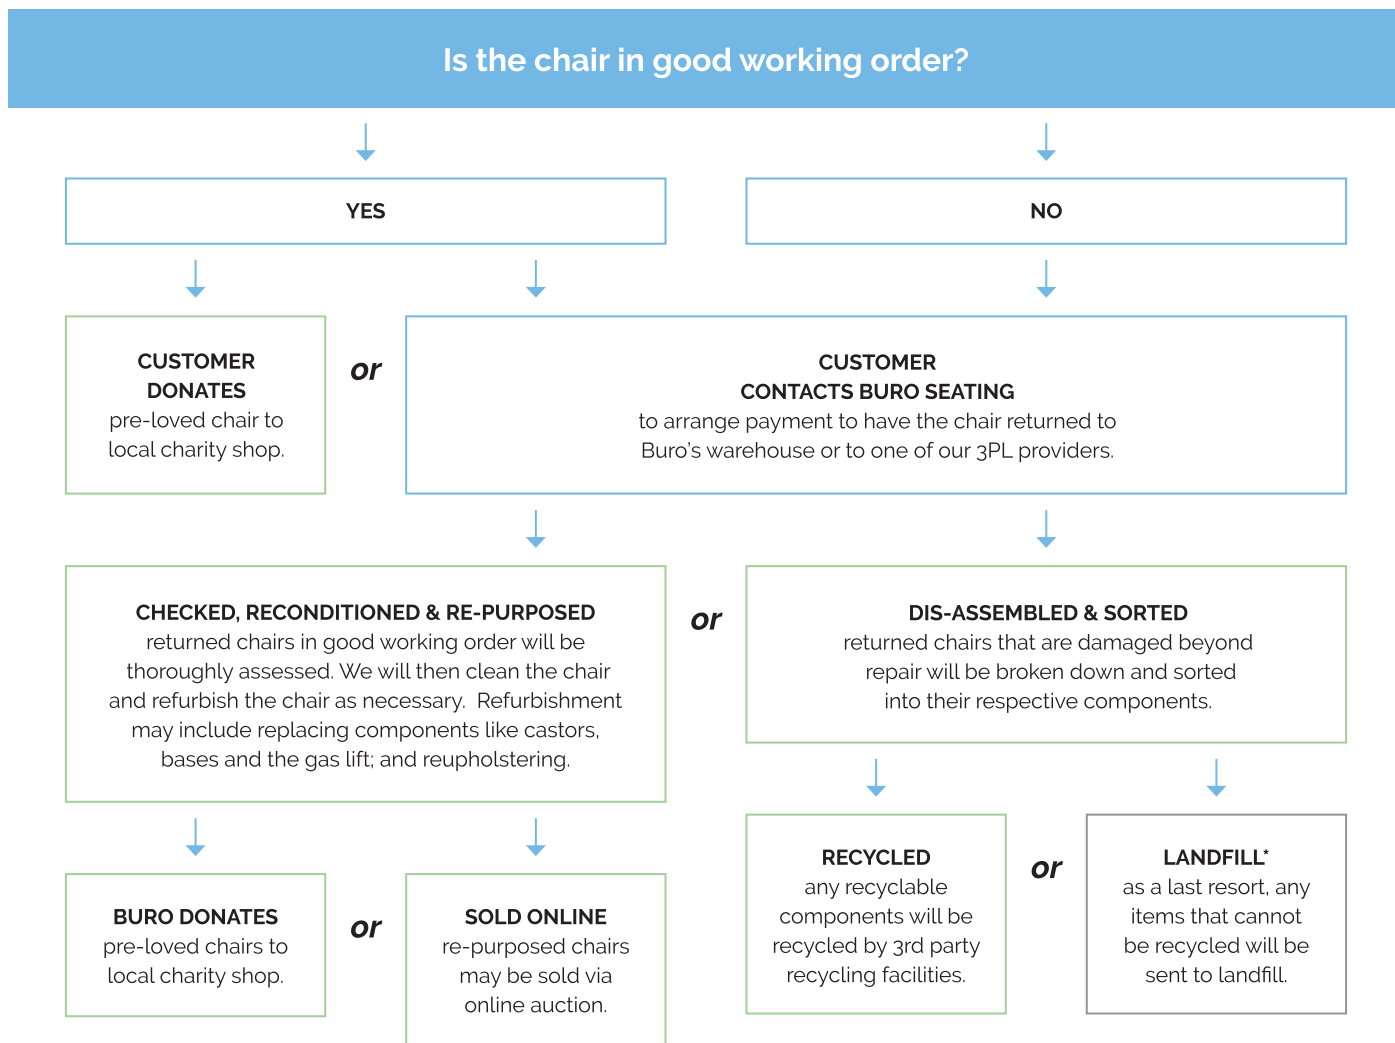

Disposal Recycle Charter.

We encourage re-purposing and recycling of pre-loved chairs to reduce our impact on the environment. When a customer has a chair that they wish to dispose of, we apply the following steps to determine the most appropriate method.

As a **Sedex member** we are committed to being a responsible business, sourcing responsibly, and improving ethical standards and working conditions within the supply chain.

*Many of our chairs are GREENGUARD certified for safe emission levels. This reduces the environmental impact when sending any components to landfill. For more info, please visit buroseating.com/environmental.