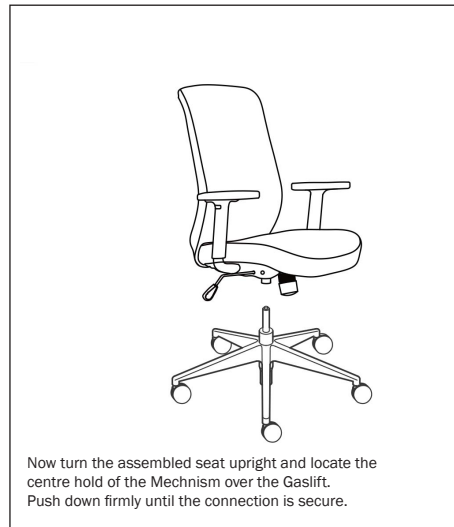

## MONDO GENE CHAIR

KEY	QTY	DESCRIPTION
A	1	Backrest
B	1	Seat
C	2	Armrests
D	1	Gaslift
E	1	5 Star base
F	5	Castors
G	6	Armrest Screws (M6*30mm)
H	3	Back Screws (M8*20mm)
I	3	Spring Washer
J	3	Flat Washer
K	1	Allen Wrench