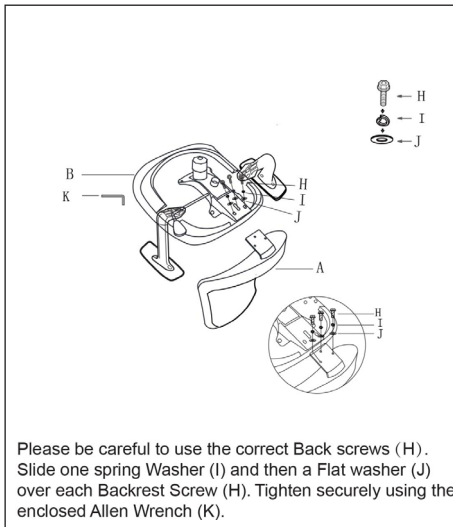

## MONDO GENE CHAIR

KEY	QTY	DESCRIPTION
A	1	Backrest
B	1	Seat
C	2	Armrests
D	1	Gaslift
E	1	5 Star base
F	5	Castors
G	6	Armrest Screws (M6*30mm)
H	3	Back Screws (M8*20mm)
I	3	Spring Washer
J	3	Flat Washer
K	1	Allen Wrench