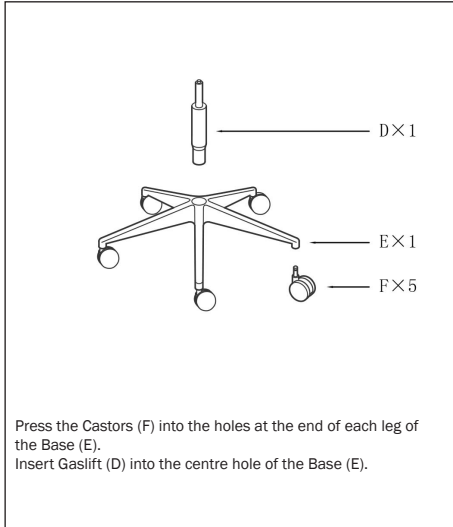

## MONDO GENE CHAIR

KEY	QTY	DESCRIPTION
A	1	Backrest
B	1	Seat
C	2	Armrests
D	1	Gaslift
E	1	5 Star base
F	5	Castors
G	6	Armrest Screws (M6*30mm)
H	3	Back Screws (M8*20mm)
I	3	Spring Washer
J	3	Flat Washer
K	1	Allen Wrench