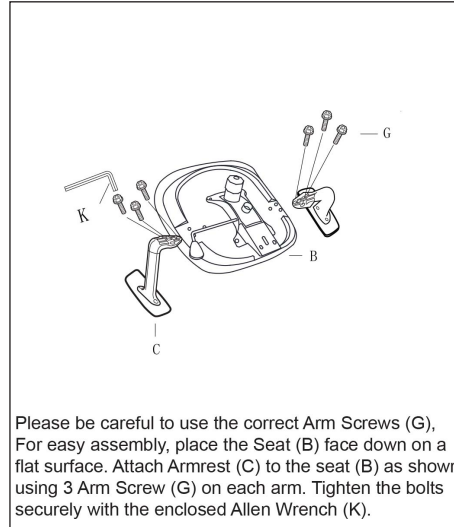

## MONDO GENE CHAIR

KEY	QTY	DESCRIPTION
A	1	Backrest
B	1	Seat
C	2	Armrests
D	1	Gaslift
E	1	5 Star base
F	5	Castors
G	6	Armrest Screws (M6*30mm)
H	3	Back Screws (M8*20mm)
I	3	Spring Washer
J	3	Flat Washer
K	1	Allen Wrench